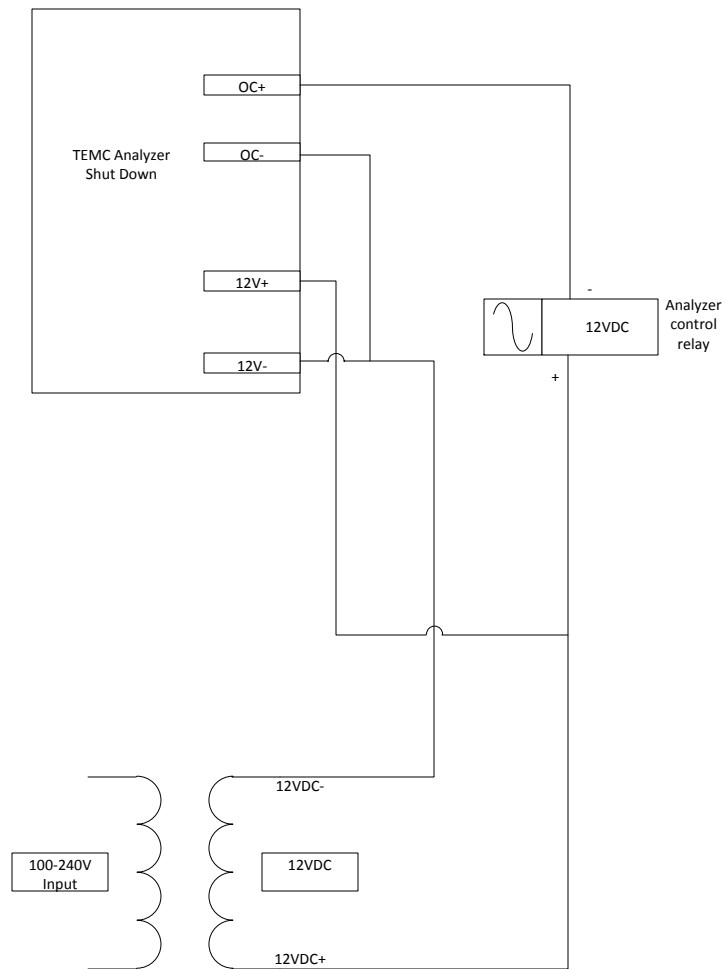

9942-CV Analyzer Open Collector Shut Down

Revision 1.1
4-9-19

By: Keith H.

Z:\Nuvair\Manuals\Wiring Diagrams\Visio Diagrams

9942-CV Analyzer Open Collector Shut Down